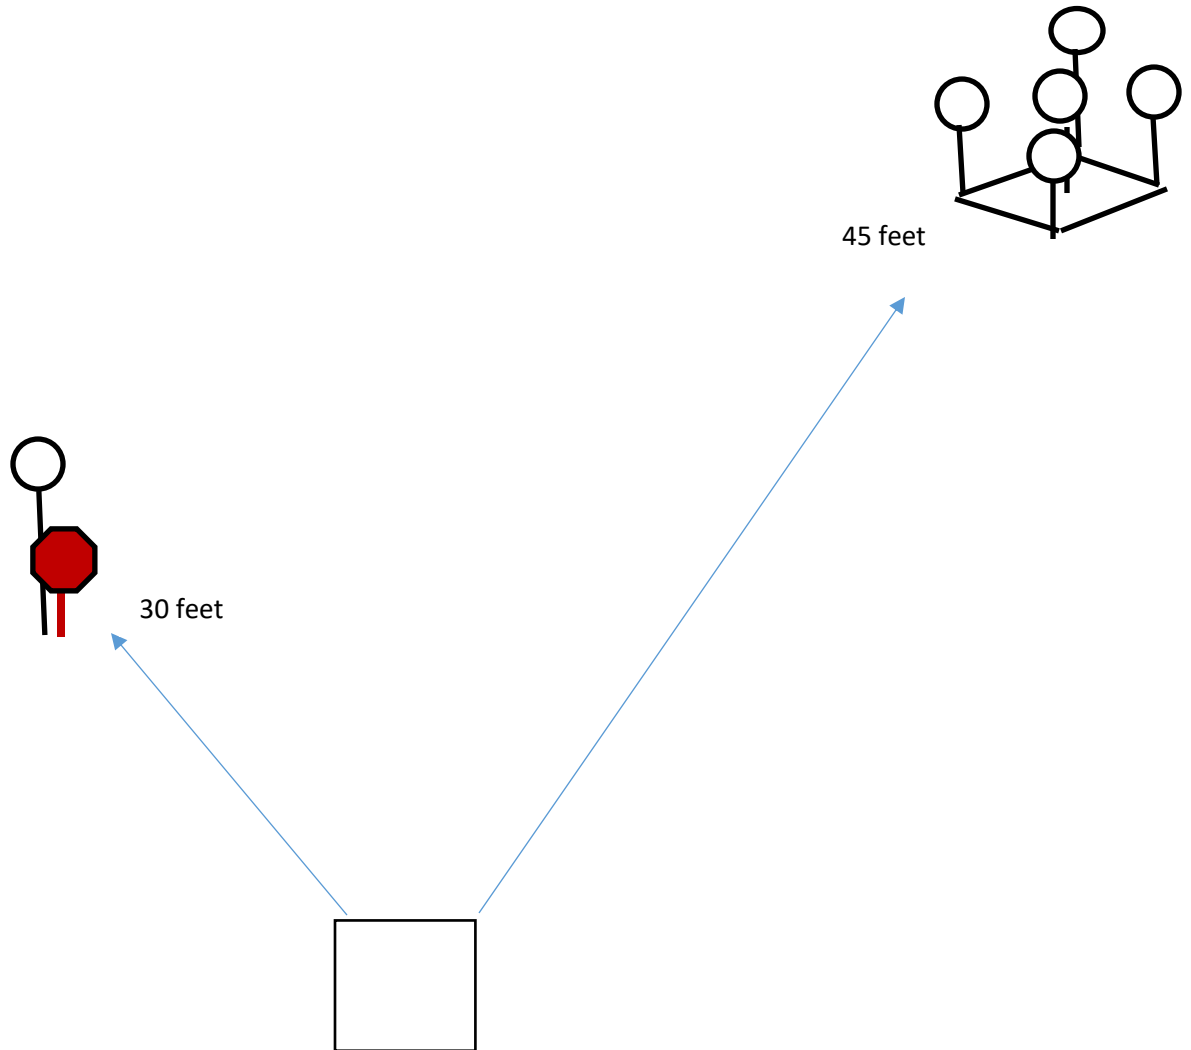

STAGE 1 "Cluster Buster" 7 Target Ops x 4 Runs

From Starting Position (Down 45 degrees)

At start signal, first, engage cluster array on the right side of bay

- Next hit the round plate (above STOP Plate)
- Last, shoot the STOP Plate, it must be hit to end the run string; otherwise MAX Time is scored
- **FOUR (4) Runs - - - Maximum time is 40 seconds. . . failure to hit Stop Plate is Max. time . . .**

STAGE 2 "Gangstas - Stop" [4 runs by 7 targets]

From Starting Position (Down 45 degrees)

At start signal, first engage the two Gangsta targets with 2 hits to bodies and 1 hit to heads

- Finish the run string by hitting the STOP Plate
- **FOUR (4) Runs - Maximum time is 40 seconds. . . Failure to hit STOP Plate scores is Maximum Time**

STAGE 3 "Triplets"  
7 Target Ops x 4 Runs

From Starting Position (Down 45 degrees)

At start signal, first engage regular targets (in any order)

- Last, shoot the STOP Plate, it must be hit to end the run string; otherwise MAX Time is scored
- **FOUR (4) Runs - - - Maximum time is 40 seconds. . . failure to hit Stop Plate is Max. time . . .**

STAGE 4 - Little Smoky, Double-Tappy (4 Runs x 9 Target Ops)

From Starting Position (Down 45 degrees)

At start signal, first engage the four Gong targets with two hits each

- Finally shoot (hit) the STOP Plate to end the run- - - Maximum time is 40 seconds. . .
- Failure to hit STOP Plate is scored at Maximum time
- **Four Runs x 9 Target Hit Opportunities** (minimum of 36 rounds expended for no misses)