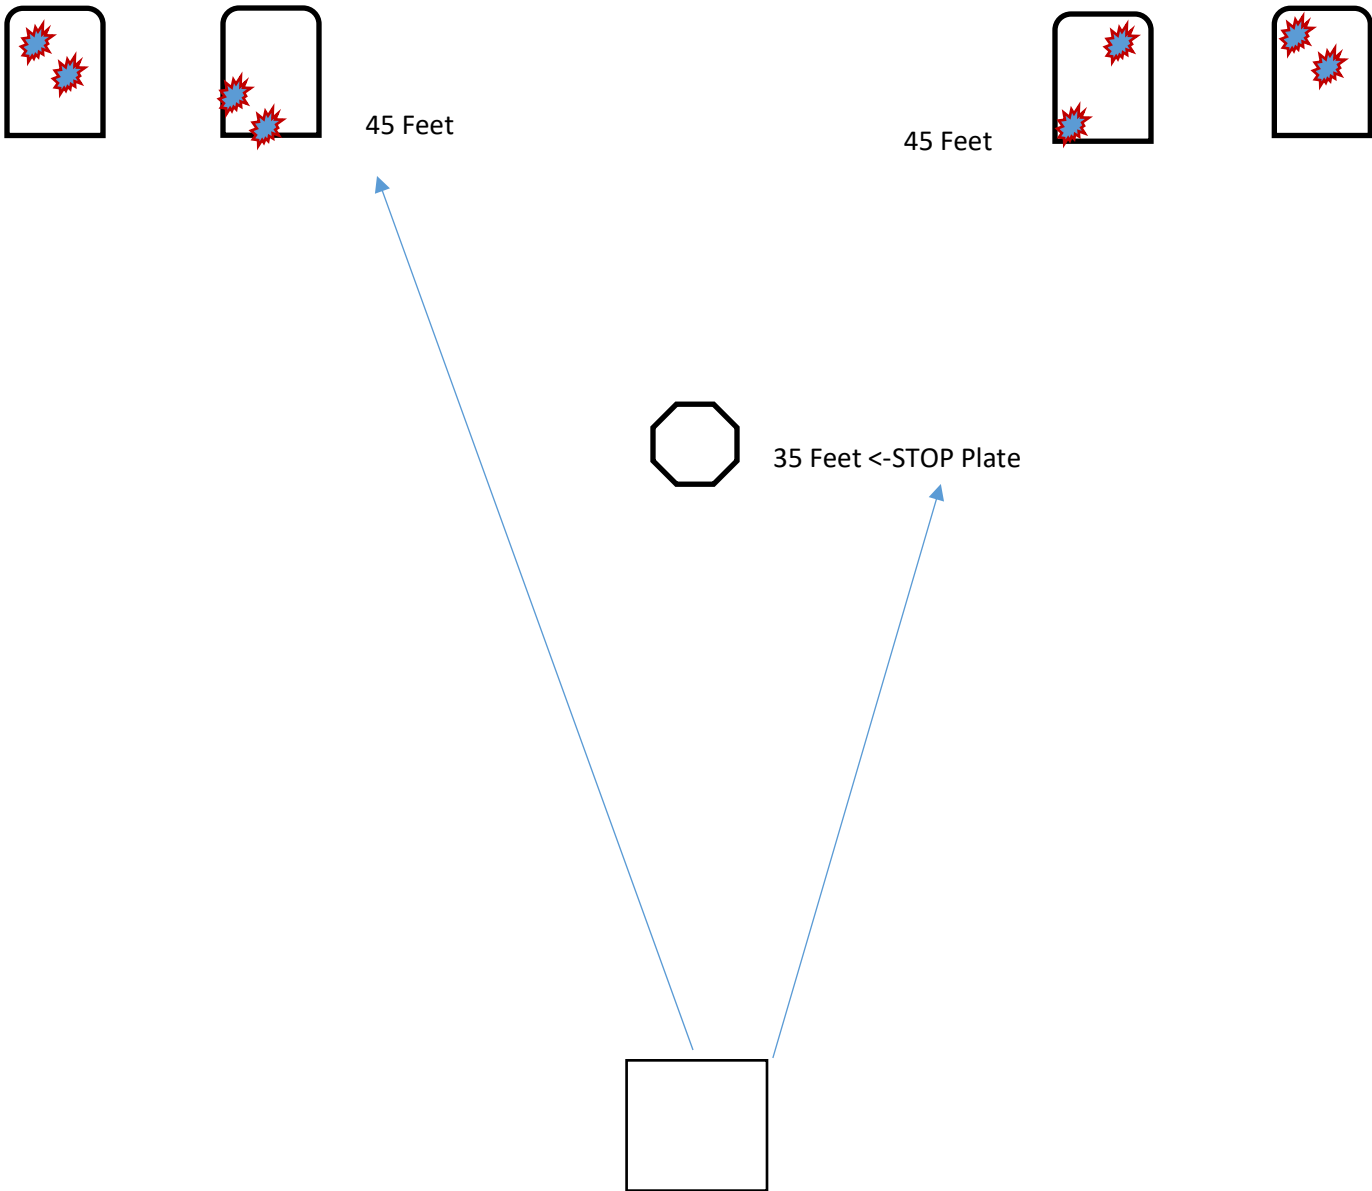

STAGE 2 "Gangstas - Stop" [4 runs by 7 targets]

From Starting Position (Down 45 degrees)

At start signal, first engage the two Gangsta targets with 2 hits to bodies and 1 hit to heads

- Finish the run string by hitting the STOP Plate
- **FOUR (4) Runs - Maximum time is 40 seconds. . . Failure to hit STOP Plate scores is Maximum Time**

STAGE 3 "Triplets"  
7 Target Ops x 4 Runs

From Starting Position (Down 45 degrees)

At start signal, first engage regular targets (in any order)

- Last, shoot the STOP Plate, it must be hit to end the run string; otherwise MAX Time is scored
- **FOUR (4) Runs - - - Maximum time is 40 seconds. . . failure to hit Stop Plate is Max. time . . .**

STAGE 4 - Little Smoky, Double-Tappy (4 Runs x 9 Target Ops)

From Starting Position (Down 45 degrees)

At start signal, first engage the four Gong targets with two hits each

- Finally shoot (hit) the STOP Plate to end the run- - - Maximum time is 40 seconds. . .
- Failure to hit STOP Plate is scored at Maximum time
- **Four Runs x 9 Target Hit Opportunities** (minimum of 36 rounds expended for no misses)

No closer than 30 feet

From Starting Position (Down 45 degrees)

At start signal, engage falling steel plates in any order (no Stop Plate)

- One Run Only, 29 Natural Target Opportunities
- **MAXIMUM TIME IS CALLED AT 100 seconds. . .**