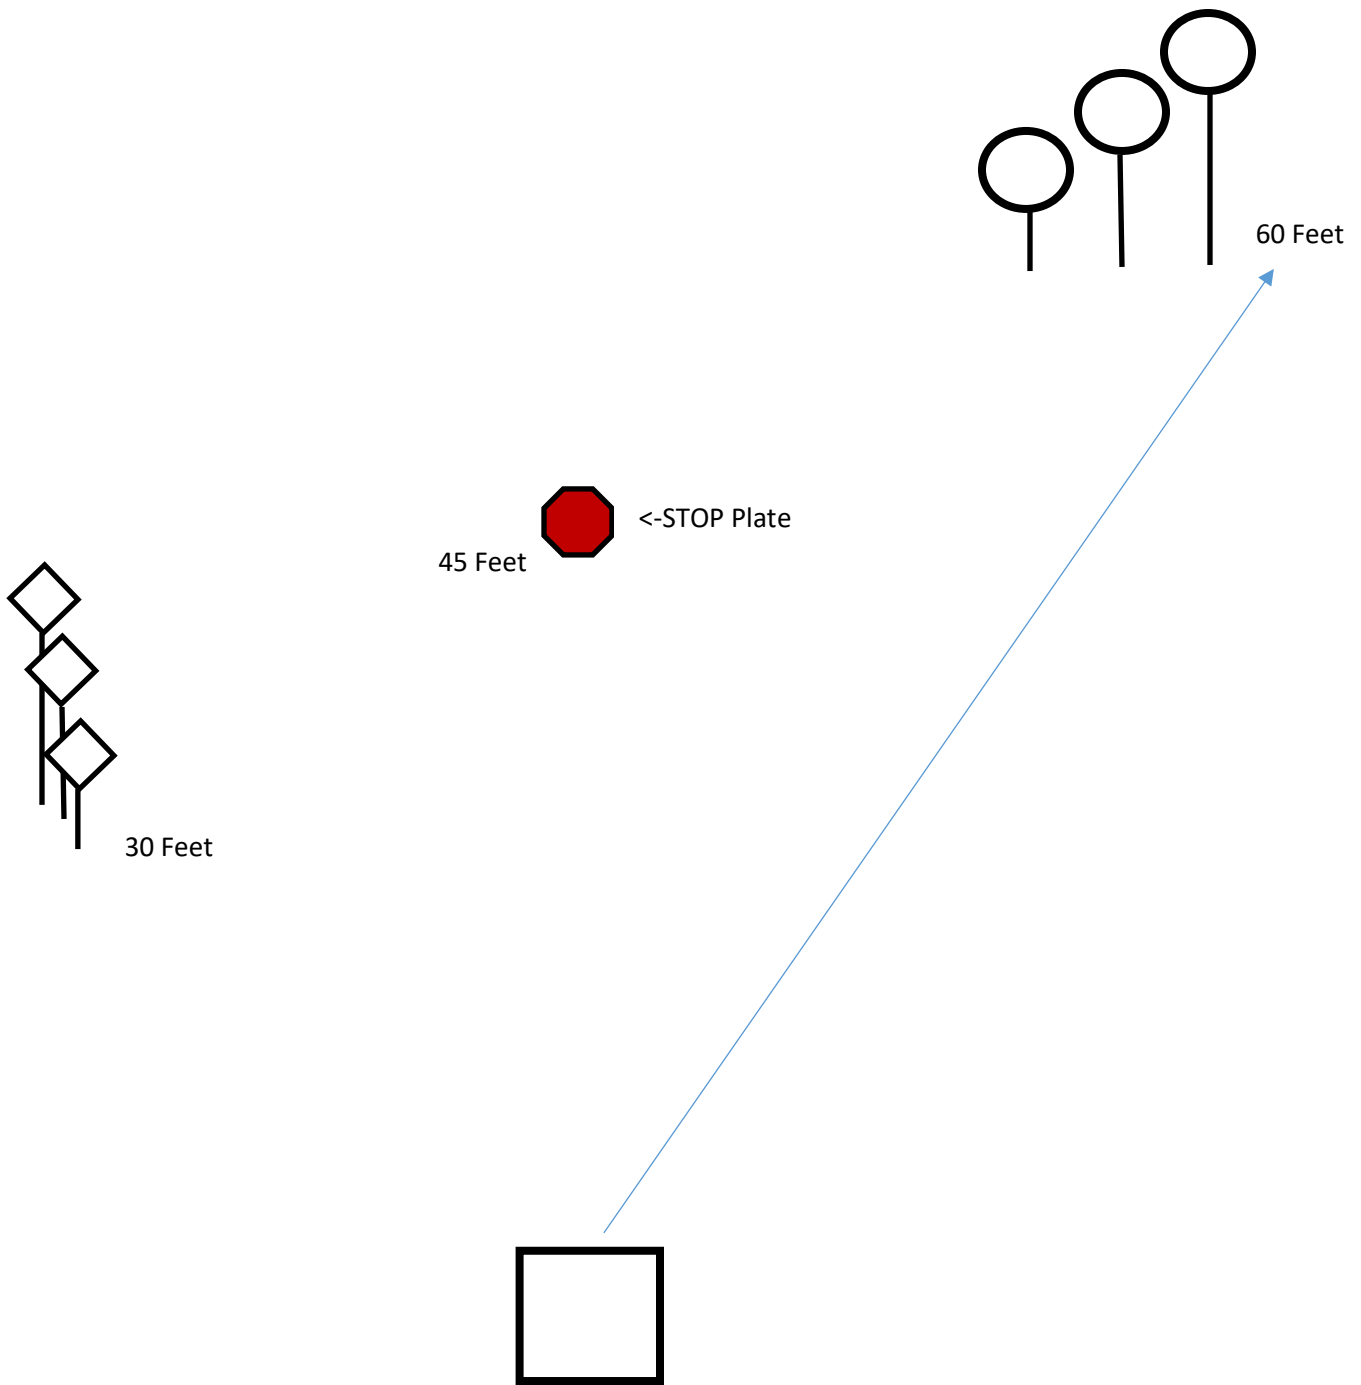

STAGE 1 "Cluster Buster" 7 Target Ops x 4 Runs

From Starting Position (Down 45 degrees)

At start signal, first, engage cluster array on the right side of bay

- Next hit the round plate (above STOP Plate)
- Last, shoot the STOP Plate, it must be hit to end the run string; otherwise MAX Time is scored
- **FOUR (4) Runs - - - Maximum time is 40 seconds. . . failure to hit Stop Plate is Max. time . . .**

STAGE 2 "Gangstas - Stop" [4 runs by 7 targets]

From Starting Position (Down 45 degrees)

At start signal, first engage the two Gangsta targets with 2 hits to bodies and 1 hit to heads

- Finish the run string by hitting the STOP Plate
- **FOUR (4) Runs - Maximum time is 40 seconds. . . Failure to hit STOP Plate scores is Maximum Time**

STAGE 3 "Triplets"  
7 Target Ops x 4 Runs

From Starting Position (Down 45 degrees)

At start signal, first engage regular targets (in any order)

- Last, shoot the STOP Plate, it must be hit to end the run string; otherwise MAX Time is scored
- **FOUR (4) Runs - - - Maximum time is 40 seconds. . . failure to hit Stop Plate is Max. time . . .**

STAGE 4 - Little Smoky, Double-Tappy (4 Runs x 9 Target Ops)

From Starting Position (Down 45 degrees)

At start signal, first engage the four Gong targets with two hits each

- Finally shoot (hit) the STOP Plate to end the run- - - Maximum time is 40 seconds. . .
- Failure to hit STOP Plate is scored at Maximum time
- **Four Runs x 9 Target Hit Opportunities** (minimum of 36 rounds expended for no misses)