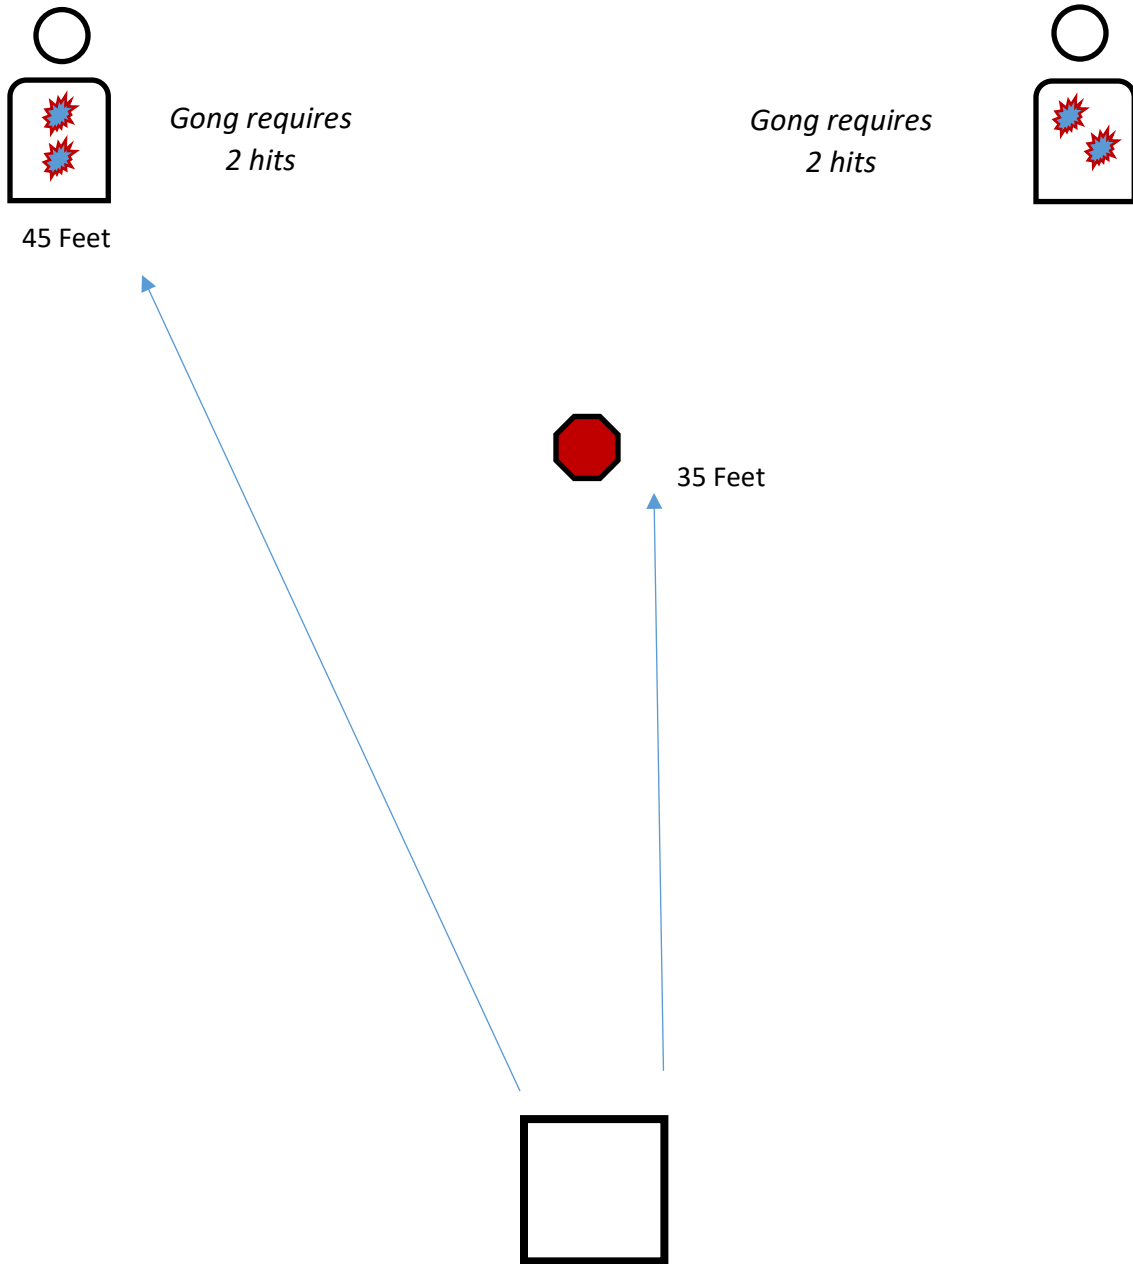

STAGE 1 "Cluster Buster" 7 Target Ops x 4 Runs

From Starting Position (Down 45 degrees)

At start signal, first, engage cluster array on the right side of bay

- Next hit the round plate (above STOP Plate)
- Last, shoot the STOP Plate, it must be hit to end the run string; otherwise MAX Time is scored
- **FOUR (4) Runs - - - Maximum time is 40 seconds. . . failure to hit Stop Plate is Max. time . . .**

STAGE 2 "Gangstas - Stop" [4 runs by 7 targets]

From Starting Position (Down 45 degrees)

At start signal, first engage the two Gangsta targets with 2 hits to bodies and 1 hit to heads

- Finish the run string by hitting the STOP Plate
- **FOUR (4) Runs - Maximum time is 40 seconds. . . Failure to hit STOP Plate scores is Maximum Time**

STAGE 3 "Triplets"  
7 Target Ops x 4 Runs

From Starting Position (Down 45 degrees)

At start signal, first engage regular targets (in any order)

- Last, shoot the STOP Plate, it must be hit to end the run string; otherwise MAX Time is scored
- **FOUR (4) Runs - - - Maximum time is 40 seconds. . . failure to hit Stop Plate is Max. time . . .**

STAGE 4 - Little Smoky, Double-Tappy (4 Runs x 9 Target Ops)

From Starting Position (Down 45 degrees)

At start signal, first engage the four Gong targets with two hits each

- Finally shoot (hit) the STOP Plate to end the run- - - Maximum time is 40 seconds. . .
- Failure to hit STOP Plate is scored at Maximum time
- **Four Runs x 9 Target Hit Opportunities** (minimum of 36 rounds expended for no misses)